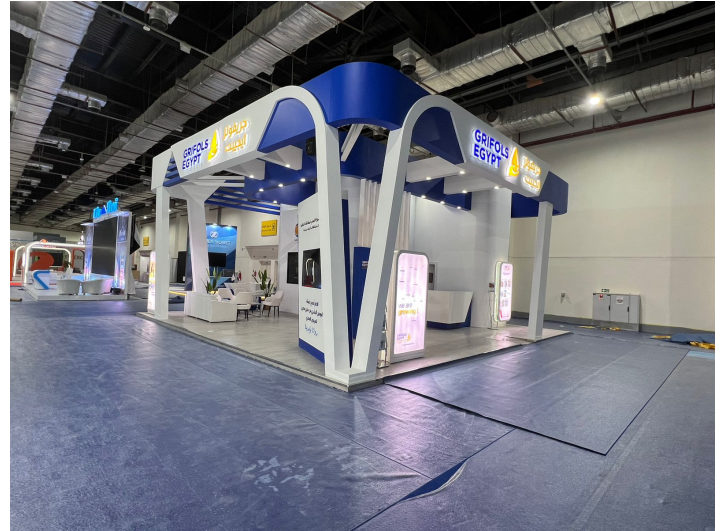

LOGIN

IDEA!

BLOG

VIDEO ICONS

>ON LINE<

I K C R E A T I V E
A 360° Marketing Agency

Let's Go

logitech G